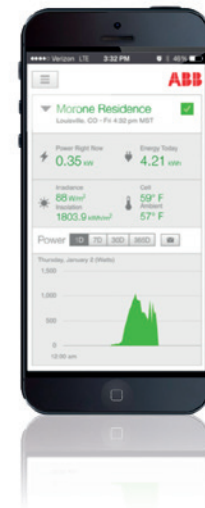

ABB monitoring and communications Plant Viewer for Mobile

Plant Viewer for Mobile give solar power plant owners a flexible and cost solution for monitoring their solar power systems on the go.

With Plant Viewer for Mobile, existing Aurora Vision users such as Plant Portfolio Manager users or Plant Viewer users can track their solar power system production using the IOS/Android smart phone or tablet of their choice.

Accessing Plant Viewer for Mobile is as easy as 123:

1. Install Plant Viewer for Mobile app from the Apple Store (for apple devices) or Google Play (for Android devices).
2. Login to your newly installed application using your user Aurora Vision or EasyView user account and password.
3. View your Solar System's energy production on the smart phone or tablet of your choice!

Highlights

- Get access to existing solar power systems you can see using your current Plant Portfolio Manager or Plant Viewer user login account
- No need to choose between using a PC web browser and your favorite mobile device. You can use both options ... simultaneously
- Meets future mobile device power plant monitoring needs using any Aurora Vision logger with ABB micro, string, and central inverters
- Works with solar power systems self registered by homeowners

Additional Highlights

- See current and past energy generation values to track energy production over the life of one or more plants
- Mail yourself detailed energy information for further investigation
- Displays weather information from weather stations installed at the solar power plant site
- Works on IOS and Android devices that support IOS 7.x and Android 4.x