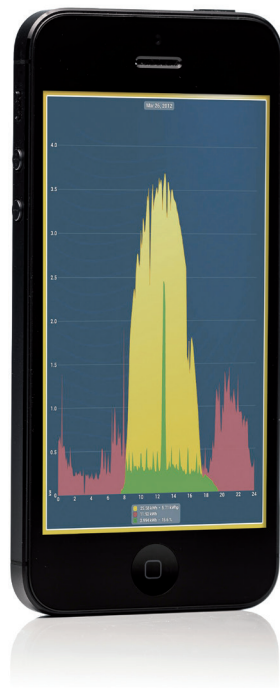

Solar-Log™ APP

With the Solar-Log™ APP, you always have your data with you. Current and past data is represented in the form of daily, monthly, annual and total overviews. Additionally, the CO₂ savings from the plant, power consumption and self-consumption are displayed. Intuitive finger gestures (swipes) enable you to quickly navigate between different time periods. The APP saves all of the data in an internal cache so that, once loaded, it can also display yields - even when no internet connection is available.

Several different PV plants can be monitored by the Solar-Log™ and visualized with this APP.

Supported plants include any that are accessible via the internet website Solar-Log™ WEB "Commercial Edition" and "Classic 2nd Edition".

The Solar-Log™ APP is available for both iOS (e.g. iPhone, iPad, ...) and Android devices (e.g. Samsung Galaxy S3, Samsung Galaxy Tab 2, ...). The APP is available from the iTunes Store for iOS devices and from Google Play for Android devices free of charge.